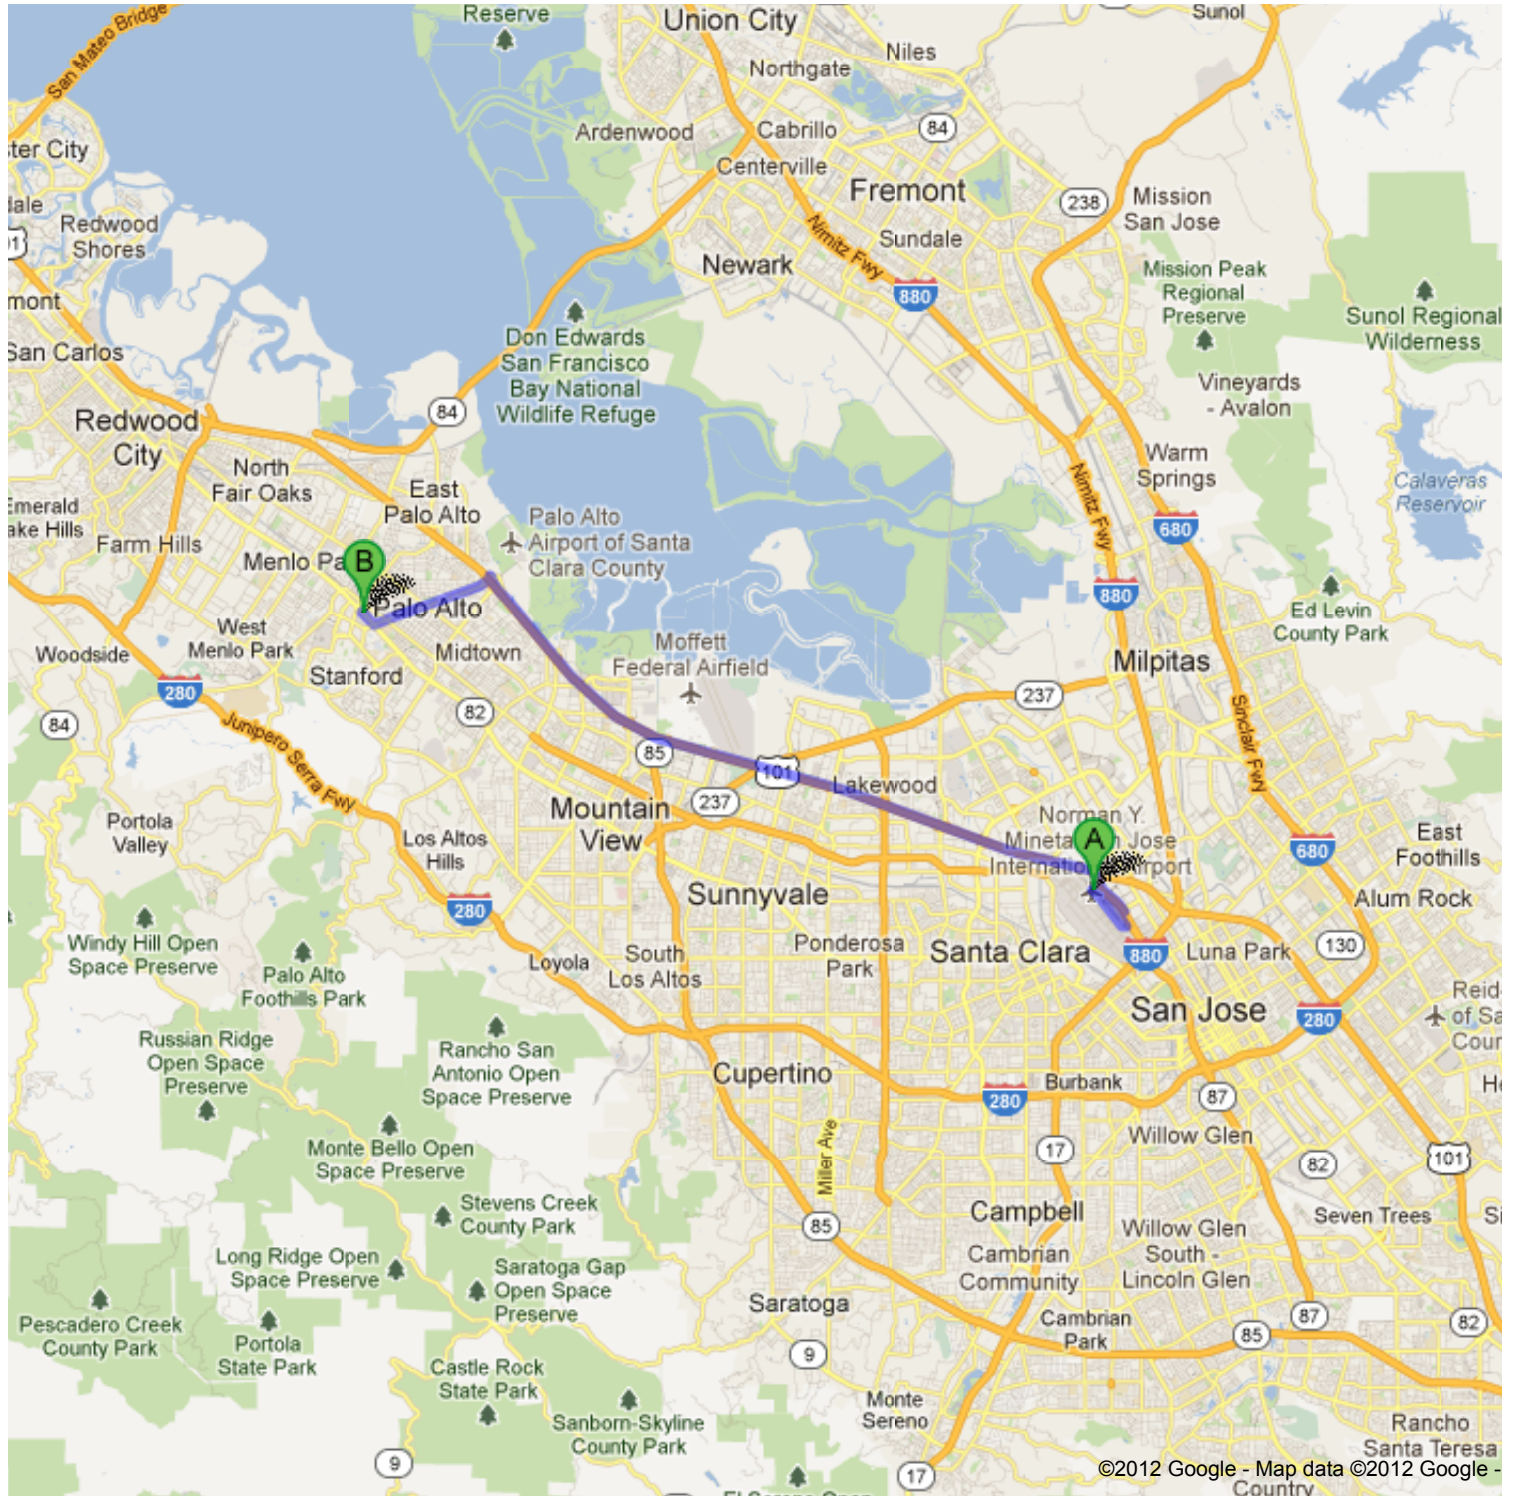

### Directions to Sheraton Palo Alto Hotel, 625 El Camino Real, Palo Alto, CA 94301 17.1 mi – about 27 mins

**San Jose International Airport, 1701 Airport Blvd, San Jose, CA 95110**

	1. Head <b>southeast</b> on <b>Terminal Dr</b>	go 0.2 mi total 0.2 mi
	2. Continue onto <b>Airport Blvd</b> About 2 mins	go 0.7 mi total 0.8 mi
	3. Slight left to stay on <b>Airport Blvd</b>	go 30 ft total 0.8 mi
	4. Slight right to stay on <b>Airport Blvd</b>	go 0.2 mi total 1.1 mi
	5. Slight right onto <b>Skyport Drive</b> About 52 secs	go 0.2 mi total 1.3 mi
	6. Turn left to merge onto <b>CA-87 N</b> toward <b>US-101 N</b> About 2 mins	go 0.7 mi total 2.0 mi
	7. Take exit <b>9B</b> on the left to merge onto <b>US-101 N</b> toward <b>San Francisco</b> About 13 mins	go 11.9 mi total 13.9 mi
	8. Take exit <b>402</b> for <b>Oregon Expressway</b> toward <b>Embarcadero Road</b>	go 0.2 mi total 14.0 mi
	9. Keep left at the fork, follow signs for <b>Embarcadero Rd/Stanford University</b>	go 0.2 mi total 14.2 mi
	10. Keep left at the fork, follow signs for <b>Embarcadero Rd W</b> and merge onto <b>Embarcadero Rd</b> About 7 mins	go 2.2 mi total 16.4 mi
	11. Keep left at the fork About 56 secs	go 0.3 mi total 16.8 mi
	12. Turn right onto <b>El Camino Real</b> Destination will be on the right About 58 secs	go 0.3 mi total 17.1 mi

**Sheraton Palo Alto Hotel, 625 El Camino Real, Palo Alto, CA 94301**

These directions are for planning purposes only. You may find that construction projects, traffic, weather, or other events may cause conditions to differ from the map results, and you should plan your route accordingly. You must obey all signs or notices regarding your route.

Map data ©2012 Google

Directions weren't right? Please find your route on [maps.google.com](https://maps.google.com) and click "Report a problem" at the bottom left.